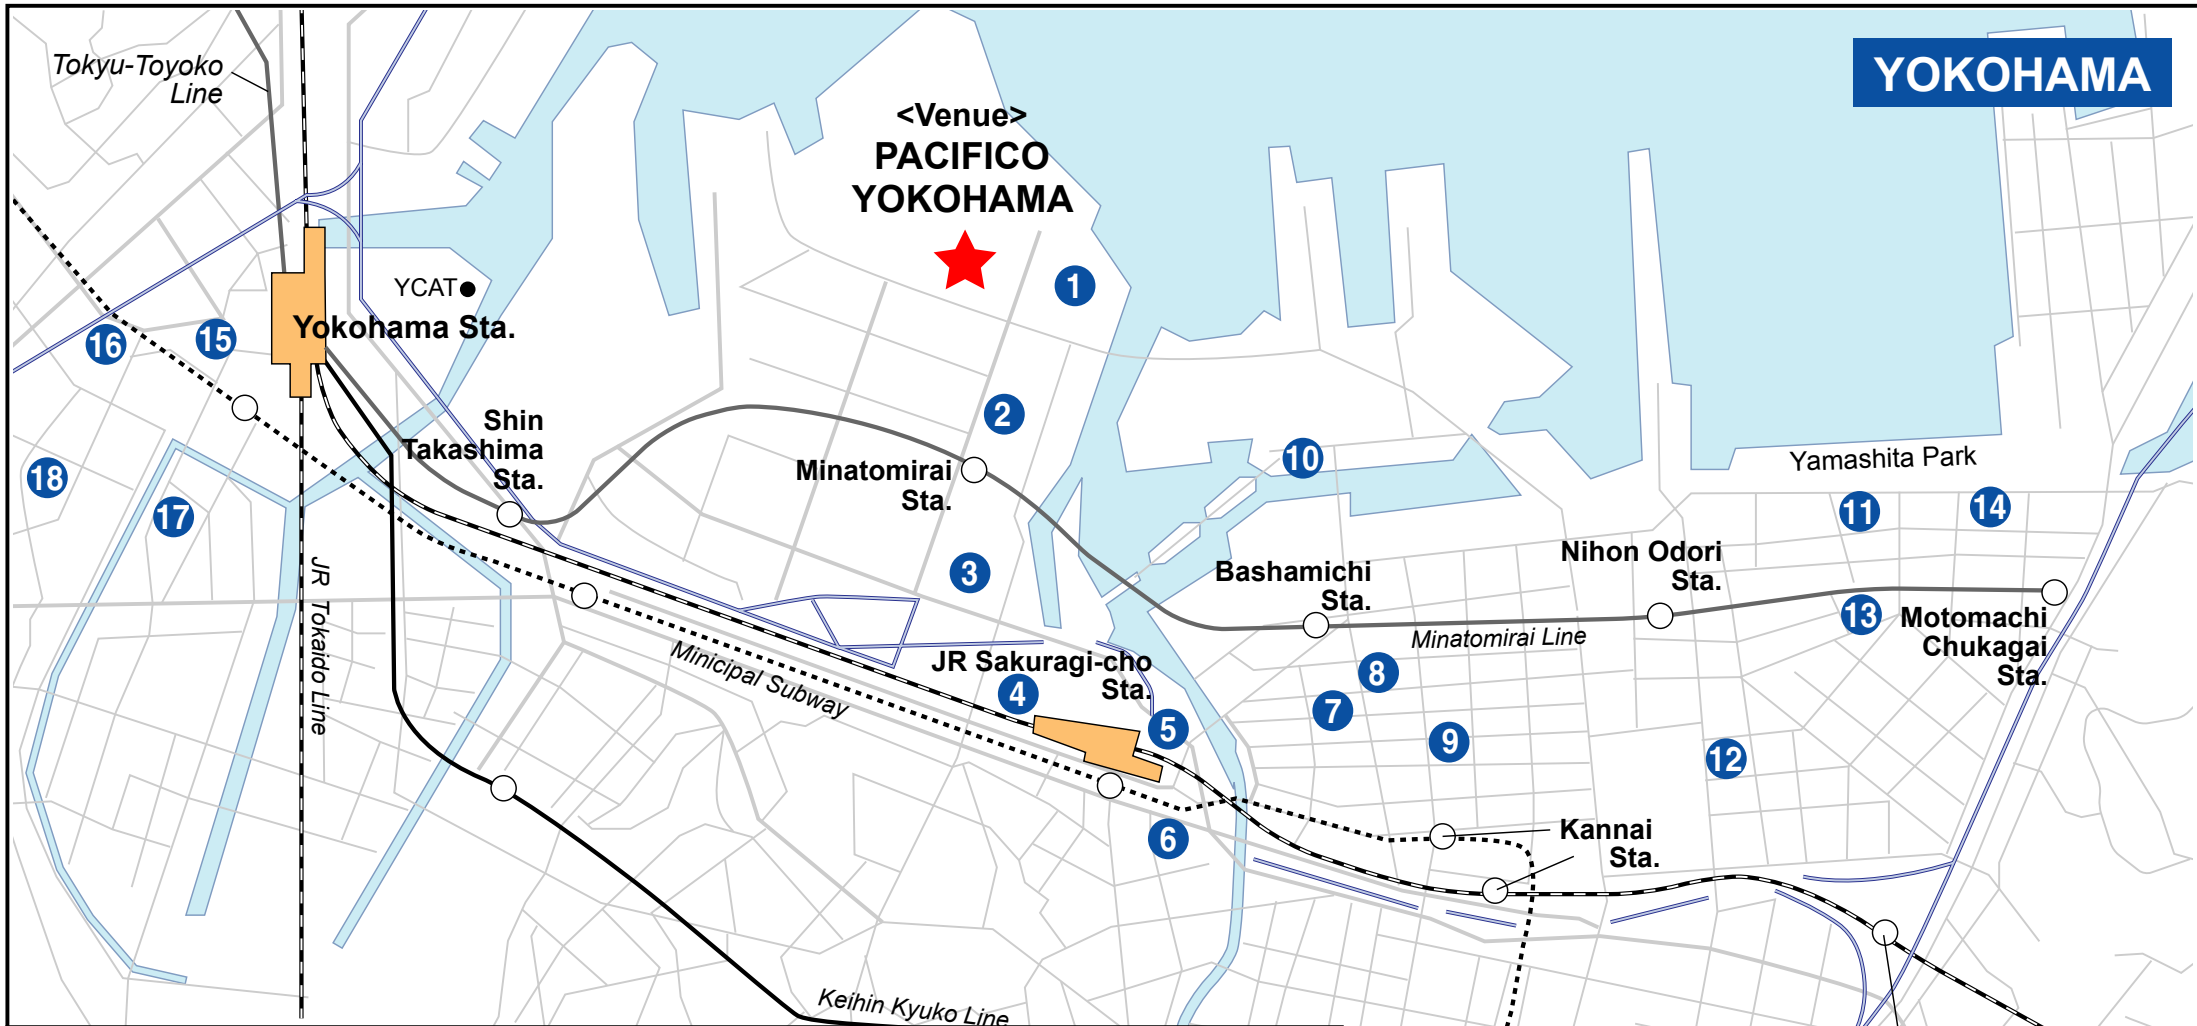

HOTEL MAP

YOKOHAMA

- | | |
|--|--|
| 1. Inter-Continental The Grand Yokohama | 11. Hotel Monterey Yokohama |
| 2. Yokohama Bay Hotel Tokyu | 12. Daiwa Roynet Hotel Yokohama Koen |
| 3. Yokohama Royal Park Hotel | 13. Rose Hotel Yokohama |
| 4. New Otani Inn Yokohama | 14. Star Hotel Yokohama |
| 5. Yokohama Sakuragicho Washington Hotel | 15. Yokohama Bay Sheraton Hotel & Towers |
| 6. Breezbay Hotel Resort & Spa | 16. Hotel Camerot Japan |
| 7. Yokohama Heiwa Plaza Hotel | 17. Yokohama Kokusai Hotel |
| 8. Hotel Route Inn Yokohama Bashamichi | 18. Hotel Plumm Yokohama |
| 9. Comfort Hotel Yokohama Kannai | |
| 10. Navios Yokohama | |