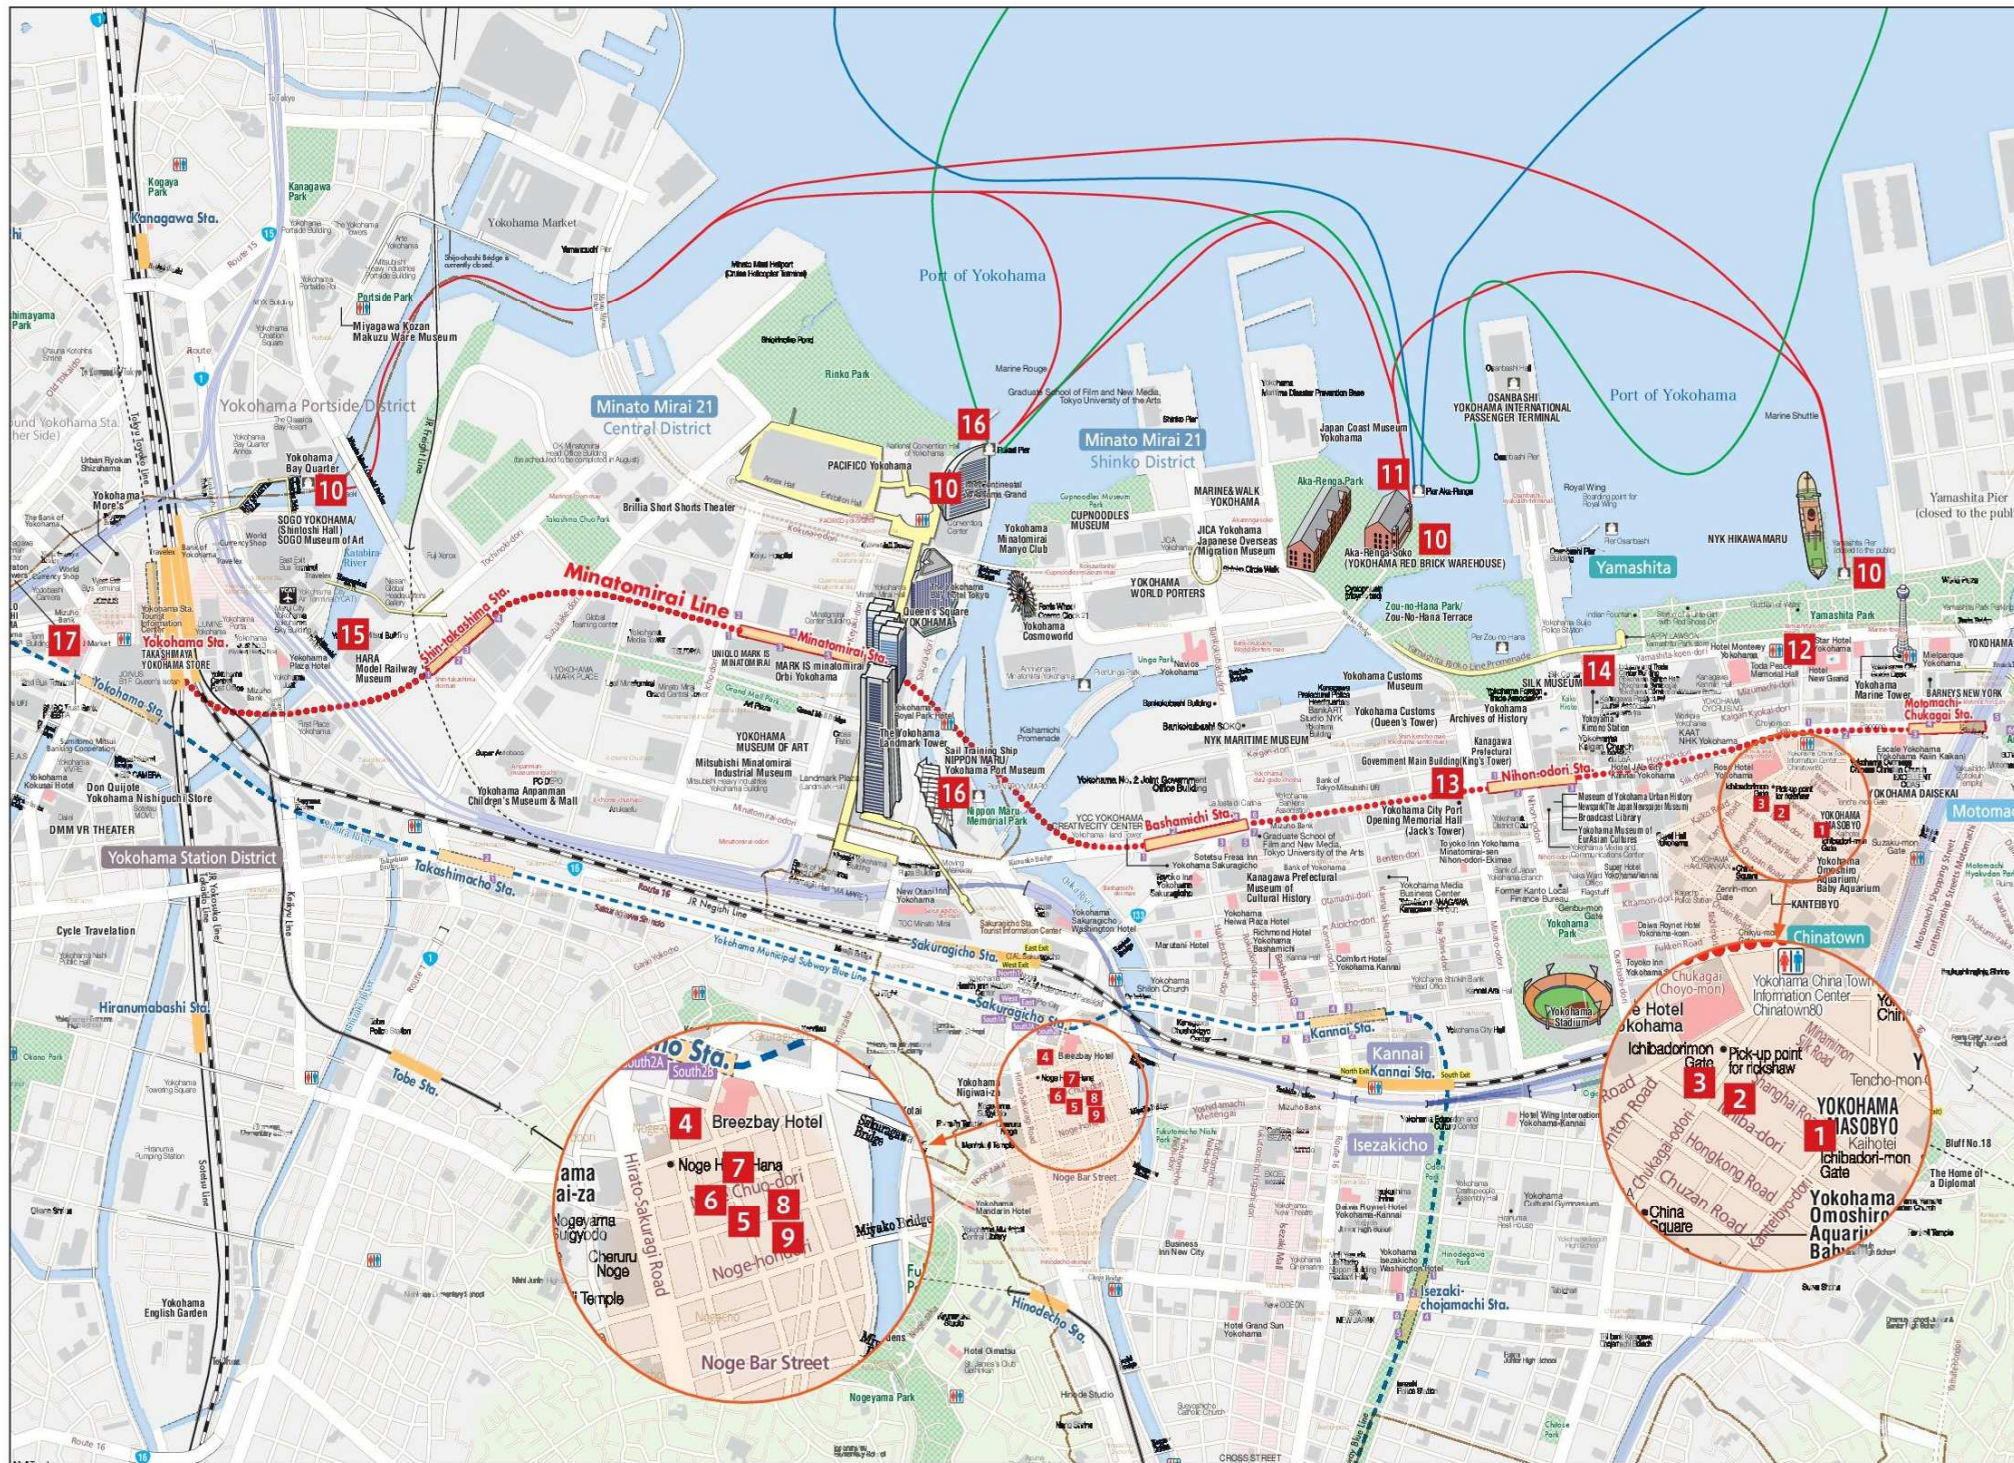

Welcome to Yokohama

We hope that these special offers will help to make your stay in Yokohama even more enjoyable! The special offers listed in this leaflet are valid during the period **July 24 - 29** only.

1 SANWAROU 三和楼

Restaurant

Hours: 11:30 - 21:30 (LO 20:45)
Closed on Wednesday
TEL: 045-681-2321
Nearest station: Motomachi-Chukagai Sta.

Specials 5% off (JPY 3,000 over)

2 JOGENRO 上海料理 状元楼

Restaurant

Hours: 11:30 ~ 22:30 (LO 22:00)
Open Everyday
TEL: 045-641-8888
Nearest station: Motomachi-Chukagai Sta.

Specials One free beer or non-alcoholic beer service per person

3 YOSHU HANTEN 揚州飯店

Restaurant

Reservation required

Hours: 11:00 - 22:00 (LO 21:30)
Open everyday
TEL: 045-651-5108
Nearest station: Motomachi-Chukagai Sta.

Specials Premium course JPY 7,128 (tax and service included) *with one drink service including alcoholic drink

4 TRATTRIA BASIL トラットリアバジル

Restaurant

Hours: 16:00 - 2:00 (LO 1:30)
No fixed holidays
TEL: 045-241-3708
Nearest station: Bashamichi Sta.

Specials Margherita JPY 1,180 → JPY 590

5 JOKIYA 蒸気屋

Restaurant

Sun. 17:00-0:00 (LO 23:00)
Mon.-Thur. 17:00-1:00 (LO 0:00)
Fri. 17:00-2:00 (LO 1:00)
Open Everyday
TEL: 045-315-6198
Nearest station: Bashamichi Sta.

Specials Special offer for a highly-recommended, seasonal delicacy

11 YOKOHAMA CRUISE 横浜クルーズ

Cruising

Hours: 10:00 - 19:30
Open Everyday
TEL: 045-671-7781
Boarding Location: Yokohama Sta. east exit, Minato Mirai, Pier Aka-Renga, Yamashita Park

Specials Sea Bass entire interval boarding fee 10% off (Yokohama Sta. east exit-MM21-Pier Aka-Renga - Yamashita Park)

17 Sky Lounge "Bay View", Yokohama Bay Sheraton Hotel & Towers スカイラウンジ「ベイビュー」

Restaurant

Reservation required

Hours: 17:30-21:00 (3 hour limit)
Open Weekdays
TEL: 045-411-1188
Nearest station: Yokohama Sta.

Specials Buffet and all you can drink (wine, cocktails, etc) JPY 5,400 (tax and service charge included)

6 NOGE TABEMONO YOKOCHO 野毛たべもの横丁

Restaurant

Hours: 17:00 - 5:00 (LO Vary by store)
No fixed holidays
TEL: 045-315-6106
Nearest station: Bashamichi Sta.

Specials Special offer for a highly-recommended, seasonal delicacy

7 MOTSUSHIGE もつしげ

Restaurant

Hours: 16:00 ~ 0:00 (LO 23:00)
Holidays: 15:00 ~ 23:00 (LO 22:00)
No fixed holidays
TEL: 045-262-0298
Nearest station: Bashamichi Sta.

Specials 5% off total

8 YAKINIKU Dining BULLS 焼肉 Dining Bulls

Restaurant

Sun. 16:00-23:00 (LO 22:00)
Mon.-Thur. 17:00-0:00 (LO 23:00)
Fri. 17:00-1:00 (LO 0:00)
No fixed holidays
TEL: 045-325-7815
Nearest station: Bashamichi Sta.

Specials Rare portion of Domestic Kuroge-Wagyu (Japanese Black Beef) service

9 HITSUJI ヒツジ

Restaurant

Hours: 16:00 - 0:00/ Sat., Sun., and holidays; 15:00 - 0:00 (LO 23:00)
Open Everyday
TEL: 045-308-9208
Nearest station: Bashamichi Sta.

Specials One glass of craft beer service